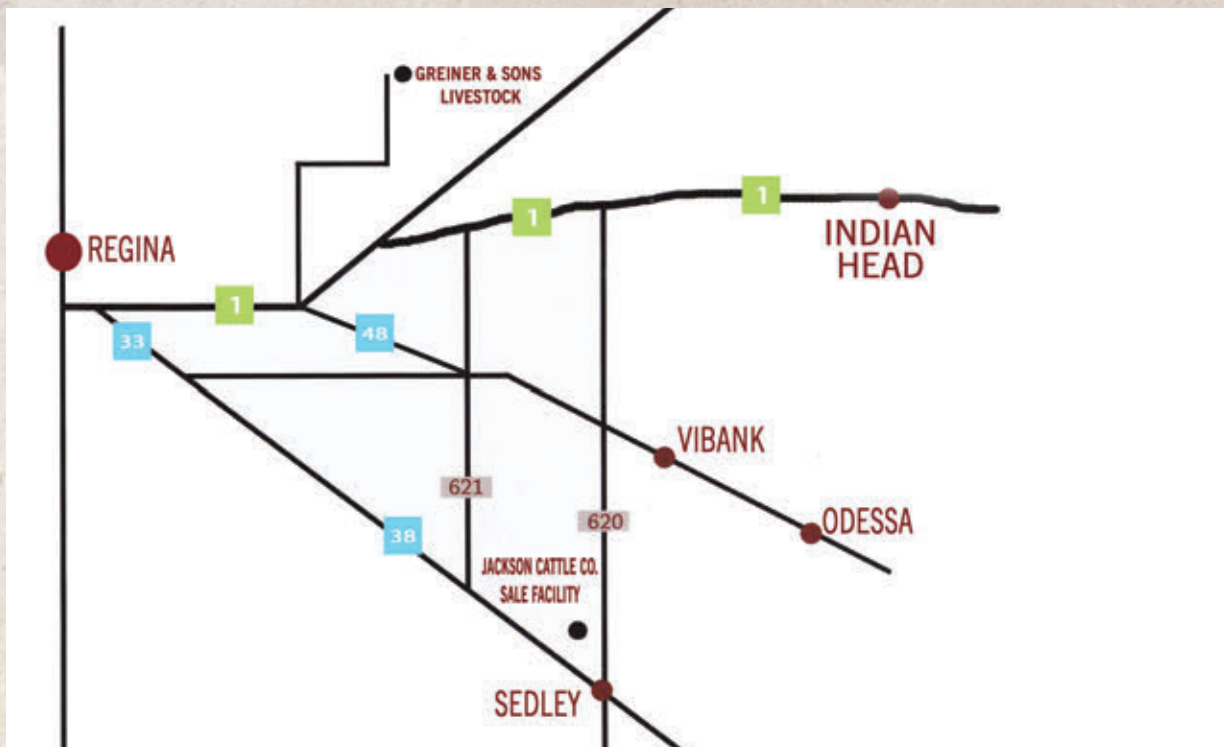

JOIN US IN SEDLEY, SASKATCHEWAN

Accept this catalogue as your invitation to view the bulls in January. We encourage viewing well in advance of the sale.