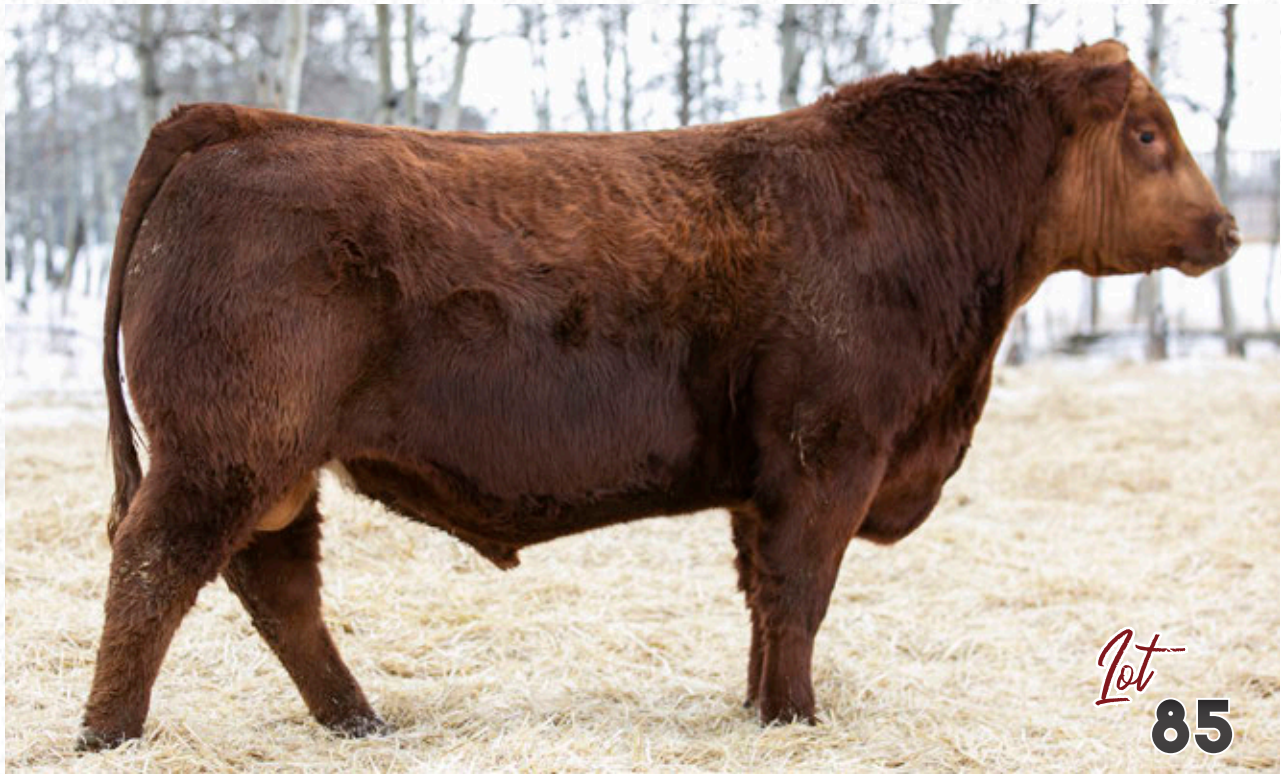

WBC Brooke 2J
Full Sister